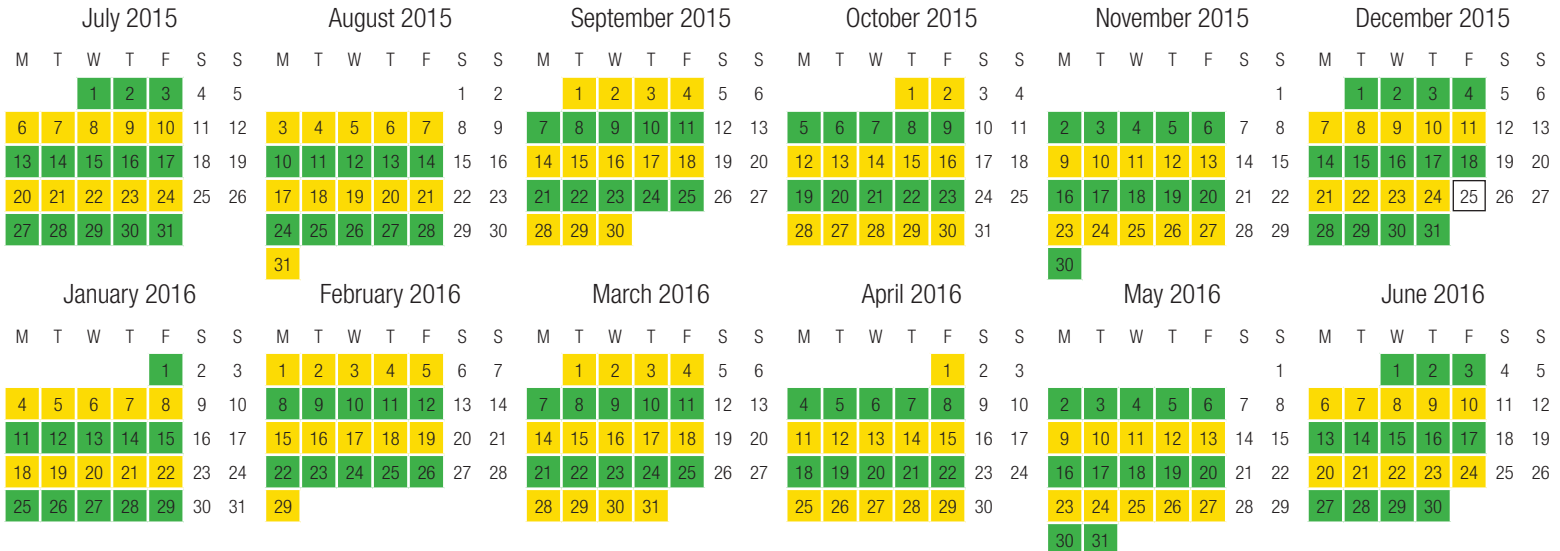

Bins must be placed out before 6:00 a.m. on your collection day and must be removed from the kerbside on the day they are serviced

HARBOUR CITIES
YOUR WASTE. YOUR FUTURE.

For more information check out your Recycling and Waste Collection Services booklet, visit wollongongwaste.com.au or phone REMONDIS Harbour Cities Team on 1300 362 360
(Monday – Friday 8:30 a.m. – 5:00 p.m.)

Recycling & Organics Collection 2015 / 2016 North Calendar

North of Crown St and Mt Keira Rd

 Recycling and Residual Waste collection days

 Organics and Residual Waste collection days

 25 No bin collections Christmas Day. Bins will be collected on the 2 days following.