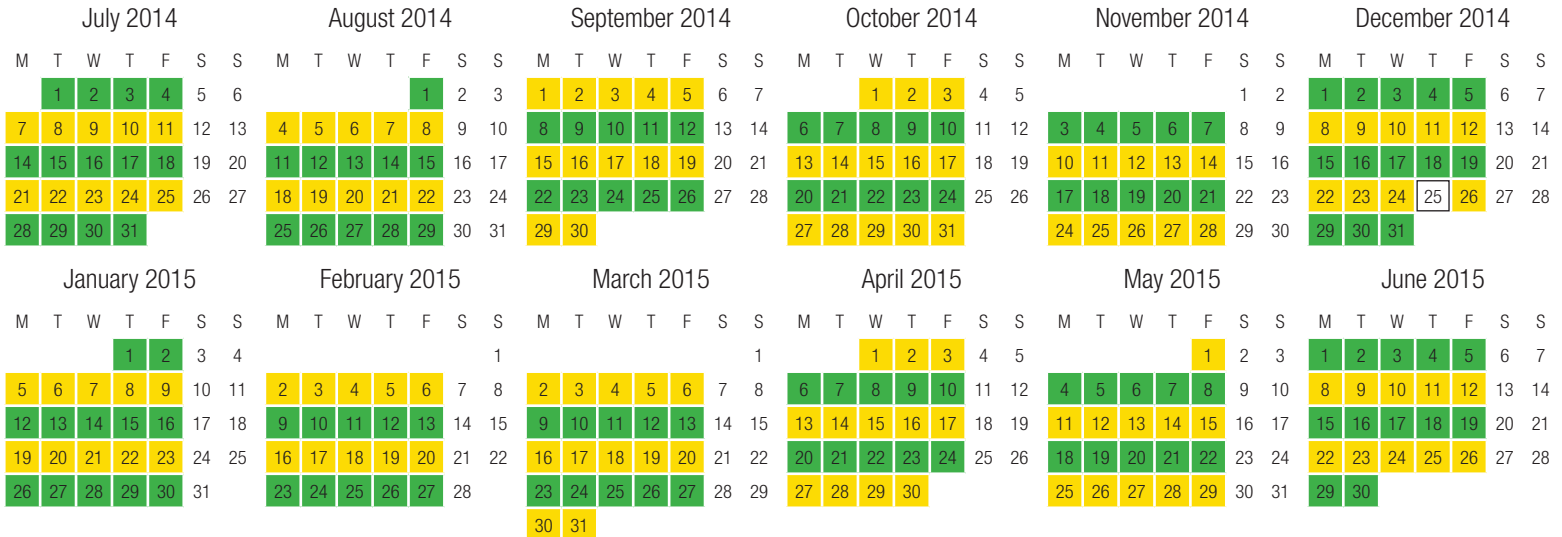

Recycling & Organics Collection 2014 / 2015 North Calendar

North of Crown St and Mt Keira Rd

Recycling and Residual Waste collection days

Organics and Residual Waste collection days

25 No bin collections Christmas Day. Bins will be collected on the 2 days following.

Bins must be placed out before 6:00 a.m. on your collection day and must be removed from the kerbside on the day they are serviced

HARBOUR CITIES
YOUR WASTE. YOUR FUTURE.

For more information check out your Recycling and Waste Collection Services booklet, visit wollongongwaste.com.au or phone REMONDIS Harbour Cities Team on 1300 362 360
(Monday – Friday 8:30 a.m. – 5:00 p.m.)

Recycling & Organics Collection 2015 / 2016 North Calendar

North of Crown St and Mt Keira Rd

 Recycling and Residual Waste collection days

 Organics and Residual Waste collection days

 25 No bin collections Christmas Day. Bins will be collected on the 2 days following.