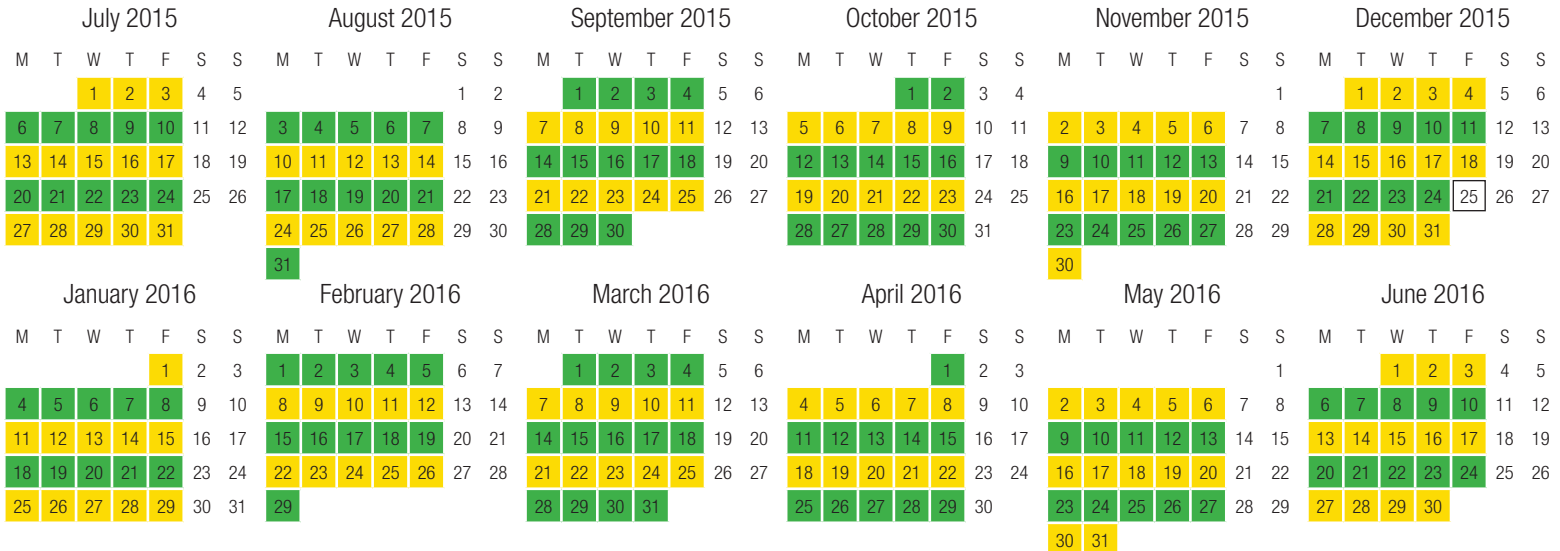

# Recycling & Organics Collection 2014 / 2015 South Calendar

South of and including Crown St and Mt Keira Rd

Recycling and Residual Waste collection days

Organics and Residual Waste collection days

25 No bin collections Christmas Day. Bins will be collected on the 2 days following.

**Bins must be placed out before 6:00 a.m. on your collection day and must be removed from the kerbside on the day they are serviced**

**HARBOUR CITIES**  
YOUR WASTE. YOUR FUTURE.

For more information check out your Recycling and Waste Collection Services booklet, visit [wollongongwaste.com.au](http://wollongongwaste.com.au) or phone REMONDIS Harbour Cities Team on 1300 362 360  
(Monday – Friday 8:30 a.m. – 5:00 p.m.)

# Recycling & Organics Collection 2015 / 2016 South Calendar

South of and including Crown St and Mt Keira Rd

  Recycling and Residual Waste collection days

  Organics and Residual Waste collection days

25 No bin collections Christmas Day. Bins will be collected on the 2 days following.