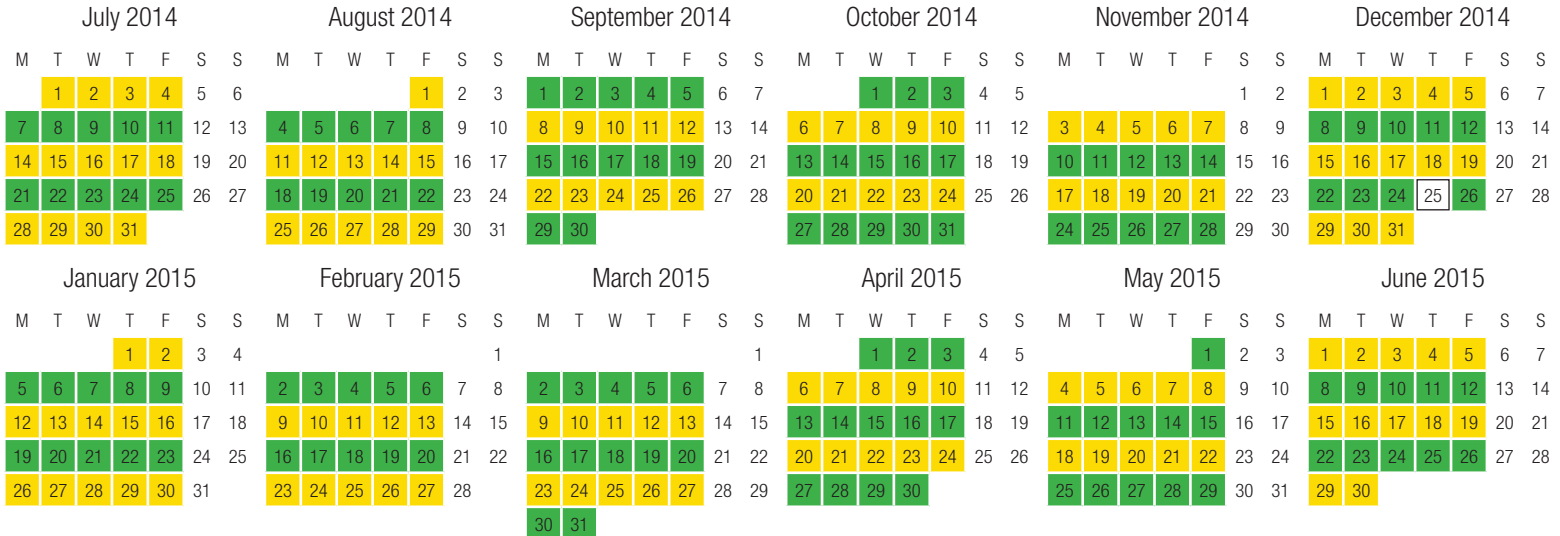

# Recycling & Organics Collection 2014 / 2015 South Calendar

South of and including Crown St and Mt Keira Rd

Recycling and Residual Waste collection days

Organics and Residual Waste collection days

25 No bin collections Christmas Day. Bins will be collected on the 2 days following.

**Bins must be placed out before 6:00 a.m. on your collection day and must be removed from the kerbside on the day they are serviced**

**HARBOUR CITIES**  
YOUR WASTE. YOUR FUTURE.

For more information check out your Recycling and Waste Collection Services booklet, visit [wollongongwaste.com.au](http://wollongongwaste.com.au) or phone REMONDIS Harbour Cities Team on 1300 362 360  
(Monday – Friday 8:30 a.m. – 5:00 p.m.)

# Recycling & Organics Collection 2015 / 2016 South Calendar

South of and including Crown St and Mt Keira Rd

  Recycling and Residual Waste collection days

  Organics and Residual Waste collection days

25 No bin collections Christmas Day. Bins will be collected on the 2 days following.